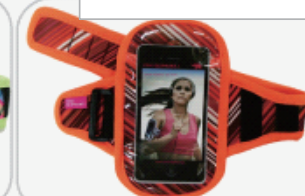

SMART ARM POUCH

 Travel broadens the mind.

Perfect for iPhone!
GALAXY smart phones
also fit perfectly!

PINK ELEPHANT SMART ARM POUCH

- ★ Perfect product to use when jogging or walking with the armband attachment. Protects your device from scratches and dirt.
- ★ Allows touch access to the control panel on top of the cover.
- ★ Allows you to wear your earphones because of earphone cable port.
- ★ Elastic material to form a perfect fit for your arm.
- ★ Clear pocket fits most smart phones comfortably, even with a smart phone cover. (Please check the product size before you purchase.)
- ★ Earphone cable port covered with a flap that protects your smart phone from the rain.
- ★ The eco-friendly transparent part is made of TPU material.

Fits large size smart phones.

PINK ELEPHANT Smart Arm Pouch

Material: SBR (synthetic rubber), TPU
compatible device: smart phones
Dimension inside the transparent pocket: W85 x H150mm
Arm circumference: 26cm-41cm
Made in China

Inside the product

Velcro elastic closure provides quick adjustment

Soft on your skin and excellent comfort to wear.

Mash camouflage

Tri-checks

Pink polka dot

Lime polka dot

Black stripes

Black polka dot

Mixed checks

Orange stripes

Black

White camouflage

NJB

D checks