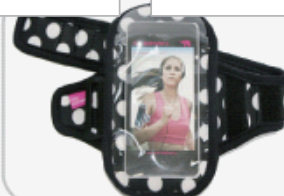

SMART ARM POUCH

 Travel broadens the mind.

Perfect for iPhone!
GALAXY smart phones
also fit perfectly!

PINK ELEPHANT SMART ARM POUCH

- ★ Perfect product to use when jogging or walking with the armband attachment. Protects your device from scratches and dirt.
- ★ Allows touch access to the control panel on top of the cover.
- ★ Allows you to wear your earphones because of earphone cable port.
- ★ Elastic material to form a perfect fit for your arm.
- ★ Clear pocket fits most smart phones comfortably, even with a smart phone cover. (Please check the product size before you purchase.)
- ★ Earphone cable port covered with a flap that protects your smart phone from the rain.
- ★ The eco-friendly transparent part is made of TPU material.

Fits large size smart phones.

PINK ELEPHANT Smart Arm Pouch

Material: SBR (synthetic rubber), TPU
compatible device: smart phones
Dimension inside the transparent pocket: W85 x H150mm
Arm circumference: 26cm-41cm
Made in China

Inside the product

Velcro elastic closure provides quick adjustment

Soft on your skin and excellent comfort to wear.

Mash camouflage

Tri-checks

Pink polka dot

Lime polka dot

Black stripes

Black polka dot

Mixed checks

Orange stripes

Black

White camouflage

NJB

D checks